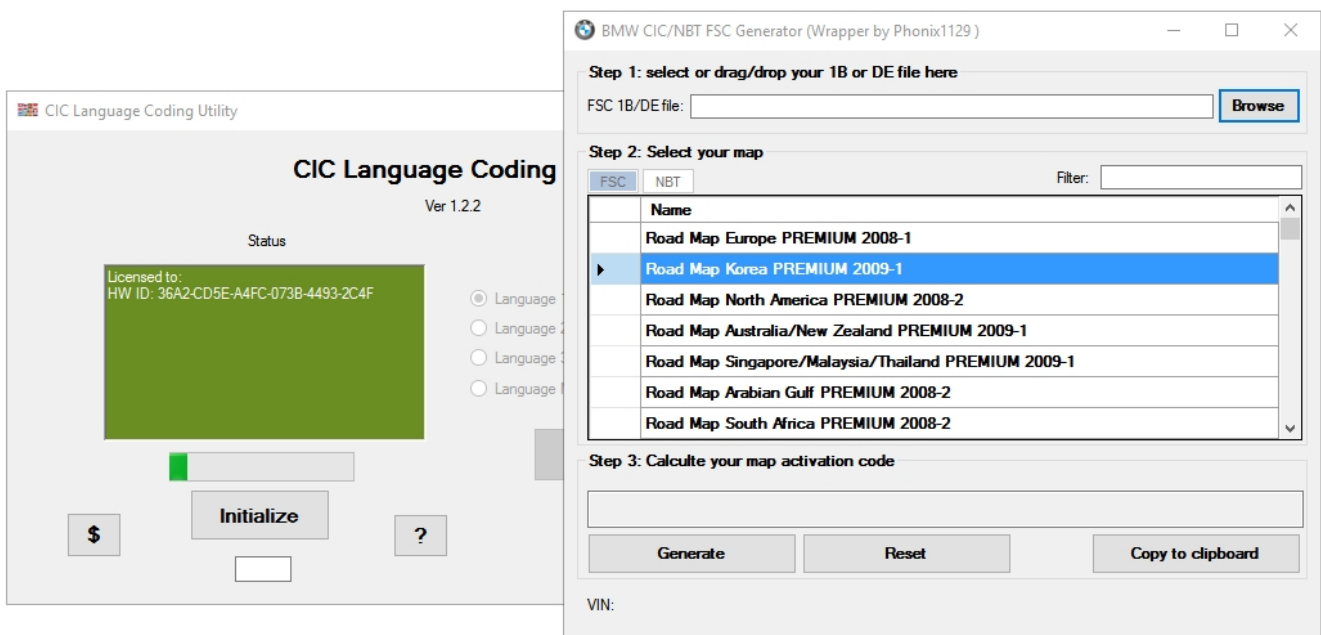

The VIN serves as the car's fingerprint, as no two vehicles in operation have the same VIN.

1. [toshiba challenge code keygen generator](#)
2. [toshiba challenge code keygen generator download](#)
3. [keygen code generator](#)

2014 BMW FSC Code Generator will Fast generate BMW fsc codes BMW FSC Navigation Code Generator have detail user manual and video.

toshiba challenge code keygen generator

toshiba challenge code keygen generator, opcom activation code keygen generator, toshiba challenge code keygen generator download, keygen activation code generator, keygen code generator, keygen psn code generator, spotify premium code generator keygen, intuwiz g-code generator keygen, keygen coreldraw x5 activation code generator, keygen code generator download free, toshiba challenge code keygen generator free download [web browser all caps](#)

BMW FSC NBT CIC GENERATOR calculate with 1B/DE file swidreader is in the package to read and save the file 1B pm for. [Install Play Store Chromebook](#)

[Using Auto Tune To Overclock Cpu](#)

toshiba challenge code keygen generator download

[Ppsspp For Windows 7 Ultimate 32 Bit Free Download](#)

The car's vehicle identification number (VIN) is the identifying code for a SPECIFIC automobile.. Dec 24, 2019 1 Unpack the ZIP file (bmwcicfscgenerator zip) in Windows (after unpacking wait for a couple of seconds for the generator to automatically download the file Lookup.. Prepared to download Here can be the directions on generate BWM FSC program code with FSC Program code Generator software program.. This activation code is always a 20-position combination of characters, which is usually entered manually via the iDrive controller.. The code only contains capital letters (A – Z) and digits (2 – 7) The