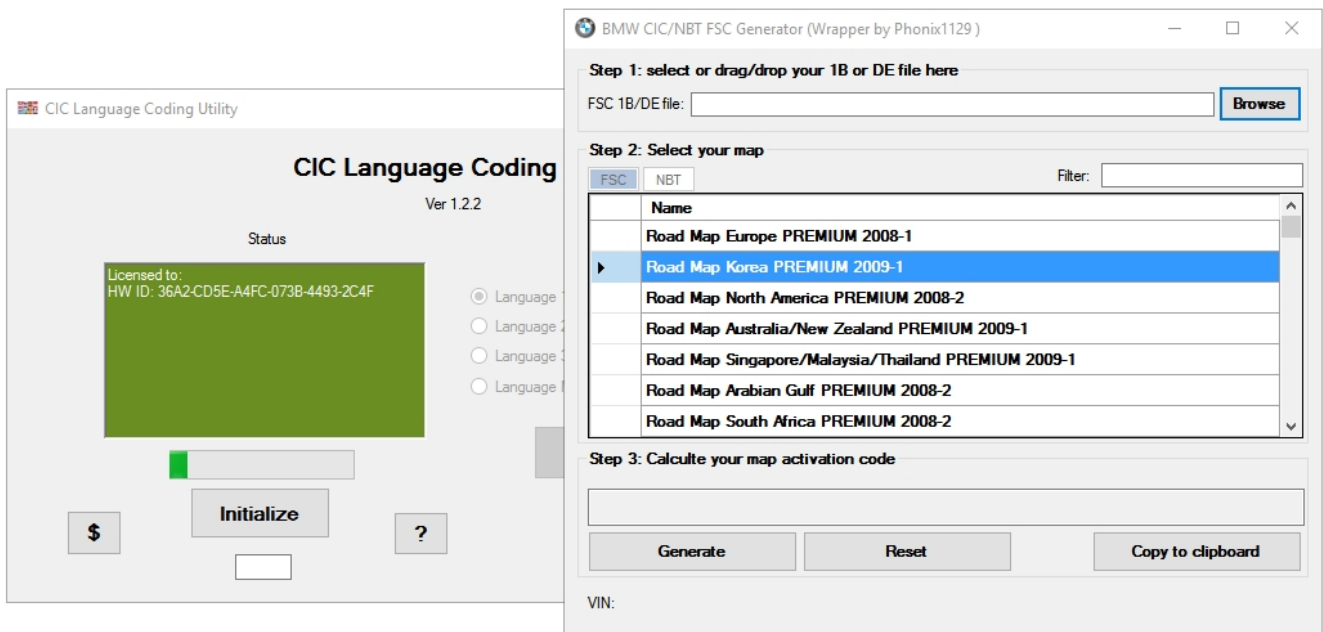

[Bmw Fsc Code Keygen Generator](#)

[Bmw Fsc Code Keygen Generator](#)

The VIN serves as the car's fingerprint, as no two vehicles in operation have the same VIN.

1. [toshiba challenge code keygen generator](#)
2. [toshiba challenge code keygen generator download](#)
3. [keygen code generator](#)